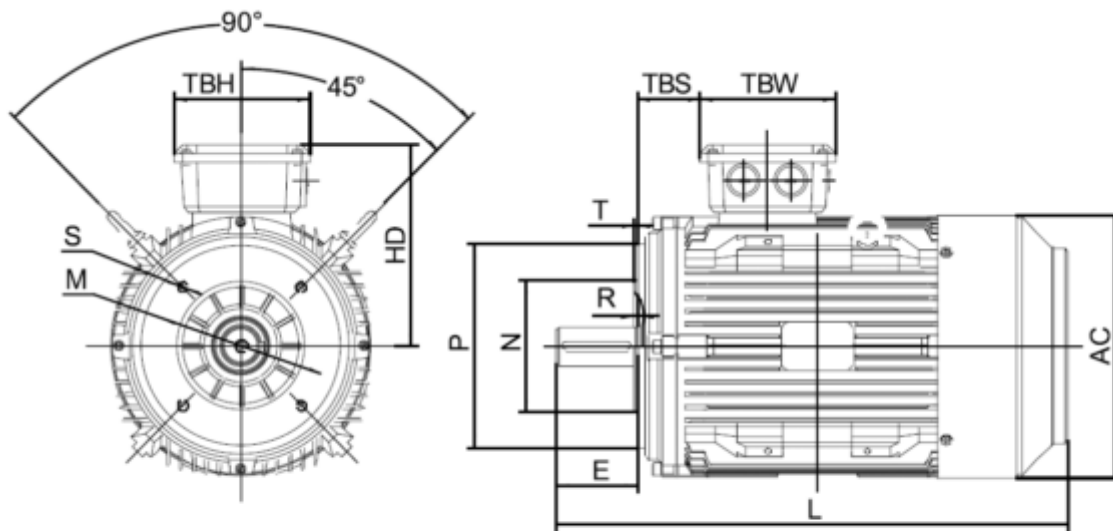

# Data Sheet

Article number: 250304500425

Description: Kleedrive T3C 225M-4 45.0KW 1400 rpm  
3x400/690V 50HZ IP55 B14 Eff=94,2%

## Measures

AA = 440	K = Ø19	TBW = 186
AC = Ø459	L = 835	
AD = 558	M =	
D = Ø60	N =	
E = 140	P =	
F = 18	S =	
G = 53	TBH = 233	
HD = 333	TBS = 211.5	