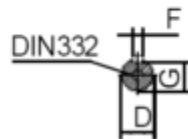

# Data Sheet

Article number: 250304500425

Description: Kleedrive T3C 225M-4 45.0KW 1400 rpm  
3x400/690V 50HZ IP55 B14 Eff=94,2%

## Measures

AA = 440	K = Ø19	TBW = 186
AC = Ø459	L = 835	
AD = 558	M =	
D = Ø60	N =	
E = 140	P =	
F = 18	S =	
G = 53	TBH = 233	
HD = 333	TBS = 211.5	